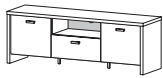

232.3 x 42.8 x 88.2 cm  
91½ x 16¾ x 34¾"

**78964\* Vitrine/  
China cabinet/Vitrine**

102.4 x 42.8 x 150.9 cm  
40¼ x 16¾ x 59½"

**90014 2 LED Spots/  
2 LED lights/2 LED-Leuchten  
(220 V)**

27.1 cm  
10¾"