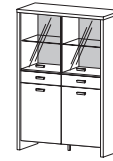

**78964* Vitrine/
China cabinet/Vitrine**

102.4 x 42.8 x 150.9 cm
40¼ x 16¾ x 59½"